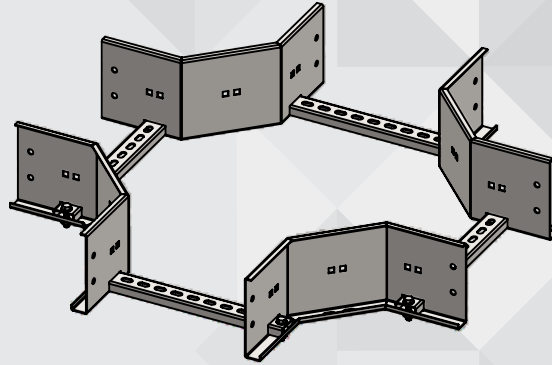

Ladder Type Cable Tray (DELT)

4 WAY - HEIGHT 50/100/150 mm -DELT

Final Assembly View