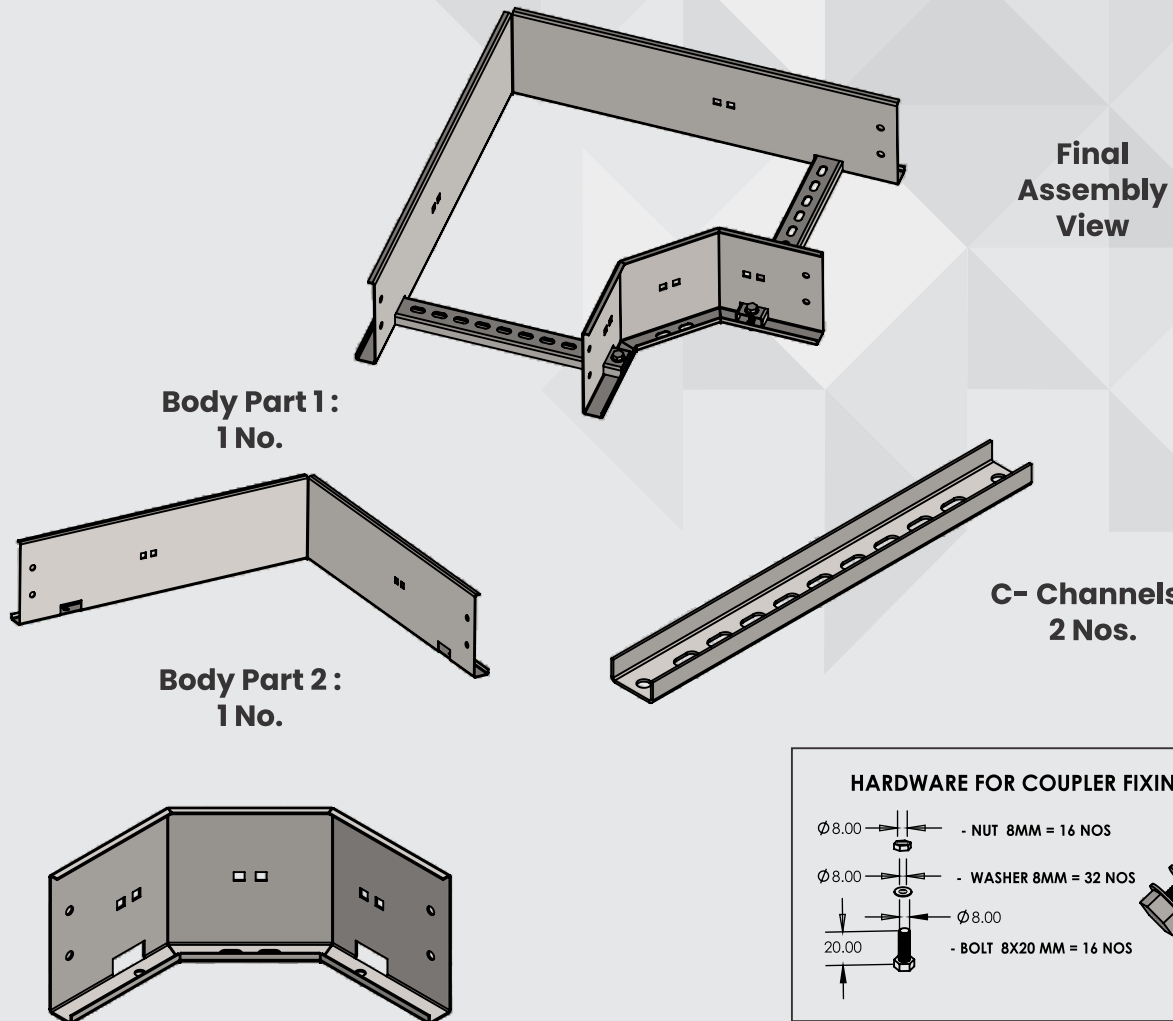

Ladder Type Cable Tray (DELT)

90 DEGREE 2 WAY - HEIGHT 50/100/150 mm -DELT

		H (mm)	W (mm)	Pregalvanised	Powder coated	Hot dipped Galvanised	SS 304
1	LT2W05YY2	50	50	DELT2W05YY2PG	DELT2W05YY2PC	DELT2W05YY2HD	DELT2W05YY2SS
2	LT2W10YY2	50/100	100	DELT2W10YY2PG	DELT2W10YY2PC	DELT2W10YY2HD	DELT2W10YY2SS
3	LT2W15YY2	50/100/150	150	DELT2W15YY2PG	DELT2W15YY2PC	DELT2W15YY2HD	DELT2W15YY2SS
4	LT2W20YY2	50/100/150	200	DELT2W0YY2PG	DELT2W20YY2PC	DELT2W20YY2HD	DELT2W20YY2SS
5	LT2W30YY2	50/100/150	300	DELT2W30YY2PG	DELT2W30YY2PC	DELT2W30YY2HD	DELT2W30YY2SS
6	LT2W40YY2	50/100/150	400	DELT2W40YY2PG	DELT2W40YY2PC	DELT2W40YY2HD	DELT2W40YY2SS
7	LT2W45YY2	50/100/150	450	DELT2W45YY2PG	DELT2W45YY2PC	DELT2W45YY2HD	DELT2W45YY2SS
8	LT2W50YY2	50/100/150	500	DELT2W50YY2PG	DELT2W50YY2PC	DELT2W50YY2HD	DELT2W50YY2SS
9	LT2W60YY2	50/100/150	600	DELT2W60YY2PG	DELT2W60YY2PC	DELT2W60YY2HD	DELT2W60YY2SS
10	LT2W75YY2	50/100/150	750	DELT2W75YY2PG	DELT2W75YY2PC	DELT2W75YY2HD	DELT2W75YY2SS
11	LT2W90YY2	50/100/150	900	DELT2W90YY2PG	DELT2W90YY2PC	DELT2W90YY2HD	DELT2W90YY2SS
12	LT2W120YY2	50/100/150	1200	DELT2W120YY2PG	DELT2W120YY2PC	DELT2W120YY2HD	DELT2W120YY2SS