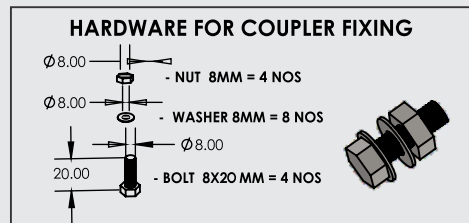

H (mm)		Pregalvanised	Powder coated	Hot dipped Galvanised	SS 304
1	LTC052	50		DELTC052PG	DELTC052PC	DELTC052HD	DELTC052SS
2	LTC052	100		DELTC102PG	DELTC102PC	DELTC102HD	DELTC102SS
3	LTC052	150		DELTC152PG	DELTC152PC	DELTC152HD	DELTC152SS