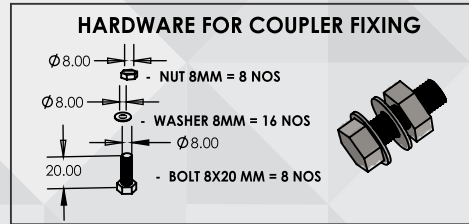

Ladder Type Cable Tray (DELT)

Body Part :
2 Nos.

C- Channel :
10 Nos.

Final
Assembly
View

BOLTED TYPE LADDER TRAY STRAIGHT-LENGTH -HEIGHT 50/100/150 mm -DELT

		H (mm)	W (mm)	Pregalvanised	Powder coated	Hot dipped Galvanised	SS 304
1	LT05YY2	50	50	DELT05YY2PG	DELT05YY2PC	DELT05YY2HD	DELT05YY2SS
2	LT10YY2	50/100	100	DELT10YY2PG	DELT10YY2PC	DELT10YY2HD	DELT10YY2SS
3	LT15YY2	50/100/150	150	DELT15YY2PG	DELT15YY2PC	DELT15YY2HD	DELT15YY2SS
4	LT20YY2	50/100/150	200	DELT20YY2PG	DELT20YY2PC	DELT20YY2HD	DELT20YY2SS
5	LT30YY2	50/100/150	300	DELT30YY2PG	DELT30YY2PC	DELT30YY2HD	DELT30YY2SS
6	LT40YY2	50/100/150	400	DELT40YY2PG	DELT40YY2PC	DELT40YY2HD	DELT40YY2SS
7	LT45YY2	50/100/150	450	DELT45YY2PG	DELT45YY2PC	DELT45YY2HD	DELT45YY2SS
8	LT50YY2	50/100/150	500	DELT50YY2PG	DELT50YY2PC	DELT50YY2HD	DELT50YY2SS
9	LT60YY2	50/100/150	600	DELT60YY2PG	DELT60YY2PC	DELT60YY2HD	DELT60YY2SS
10	LT75YY2	50/100/150	750	DELT75YY2PG	DELT75YY2PC	DELT75YY2HD	DELT75YY2SS
11	LT90YY2	50/100/150	900	DELT90YY2PG	DELT90YY2PC	DELT90YY2HD	DELT90YY2SS
12	LT120YY2	50/100/150	1200	DELT120YY2PG	DELT120YY2PC	DELT120YY2HD	DELT120YY2SS

BOLTED TYPE LADDER TRAY COUPLER-HEIGHT 50/100/150 mm - DELT

50 mm

100 mm

150 mm

		H (mm)		Pregalvanised	Powder coated	Hot dipped Galvanised	SS 304
1	LTC052	50		DELTC052PG	DELTC052PC	DELTC052HD	DELTC052SS
2	LTC052	100		DELTC102PG	DELTC102PC	DELTC102HD	DELTC102SS
3	LTC052	150		DELTC152PG	DELTC152PC	DELTC152HD	DELTC152SS