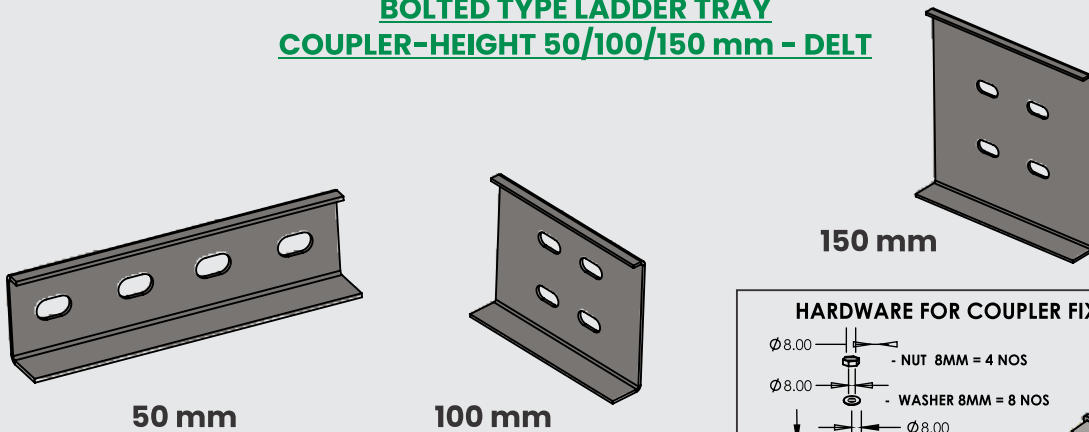

Ladder Type Cable Tray (DELT)

Index

No	PRODUCT NAME	PAGE NO.
1	BOLTED TYPE LADDER TRAY STRAIGHT-LENGTH -HEIGHT 50/100/150 mm -DELT	Page -5
2	BOLTED TYPE LADDER TRAY COUPLER-HEIGHT 50/100/150 mm - DELT	Page -5
3	90 DEGREE 2 WAY - HEIGHT 50/100/150 mm -DELT	Page -6
4	3 WAY - HEIGHT 50/100/150 mm -DELT	Page -7
5	4 WAY - HEIGHT 50/100/150 mm -DELT	Page -8

Ladder Type Cable Tray (DELT)

Body Part :
2 Nos.

C- Channel :
10 Nos.

Final
Assembly
View

BOLTED TYPE LADDER TRAY STRAIGHT-LENGTH -HEIGHT 50/100/150 mm -DELT

		H (mm)	W (mm)	Pregalvanised	Powder coated	Hot dipped Galvanised	SS 304
1	LT05YY2	50	50	DELT05YY2PG	DELT05YY2PC	DELT05YY2HD	DELT05YY2SS
2	LT10YY2	50/100	100	DELT10YY2PG	DELT10YY2PC	DELT10YY2HD	DELT10YY2SS
3	LT15YY2	50/100/150	150	DELT15YY2PG	DELT15YY2PC	DELT15YY2HD	DELT15YY2SS
4	LT20YY2	50/100/150	200	DELT20YY2PG	DELT20YY2PC	DELT20YY2HD	DELT20YY2SS
5	LT30YY2	50/100/150	300	DELT30YY2PG	DELT30YY2PC	DELT30YY2HD	DELT30YY2SS
6	LT40YY2	50/100/150	400	DELT40YY2PG	DELT40YY2PC	DELT40YY2HD	DELT40YY2SS
7	LT45YY2	50/100/150	450	DELT45YY2PG	DELT45YY2PC	DELT45YY2HD	DELT45YY2SS
8	LT50YY2	50/100/150	500	DELT50YY2PG	DELT50YY2PC	DELT50YY2HD	DELT50YY2SS
9	LT60YY2	50/100/150	600	DELT60YY2PG	DELT60YY2PC	DELT60YY2HD	DELT60YY2SS
10	LT75YY2	50/100/150	750	DELT75YY2PG	DELT75YY2PC	DELT75YY2HD	DELT75YY2SS
11	LT90YY2	50/100/150	900	DELT90YY2PG	DELT90YY2PC	DELT90YY2HD	DELT90YY2SS
12	LT120YY2	50/100/150	1200	DELT120YY2PG	DELT120YY2PC	DELT120YY2HD	DELT120YY2SS

BOLTED TYPE LADDER TRAY COUPLER-HEIGHT 50/100/150 mm - DELT

50 mm

100 mm

150 mm

		H (mm)		Pregalvanised	Powder coated	Hot dipped Galvanised	SS 304
1	LTC052	50		DELTC052PG	DELTC052PC	DELTC052HD	DELTC052SS
2	LTC052	100		DELTC102PG	DELTC102PC	DELTC102HD	DELTC102SS
3	LTC052	150		DELTC152PG	DELTC152PC	DELTC152HD	DELTC152SS