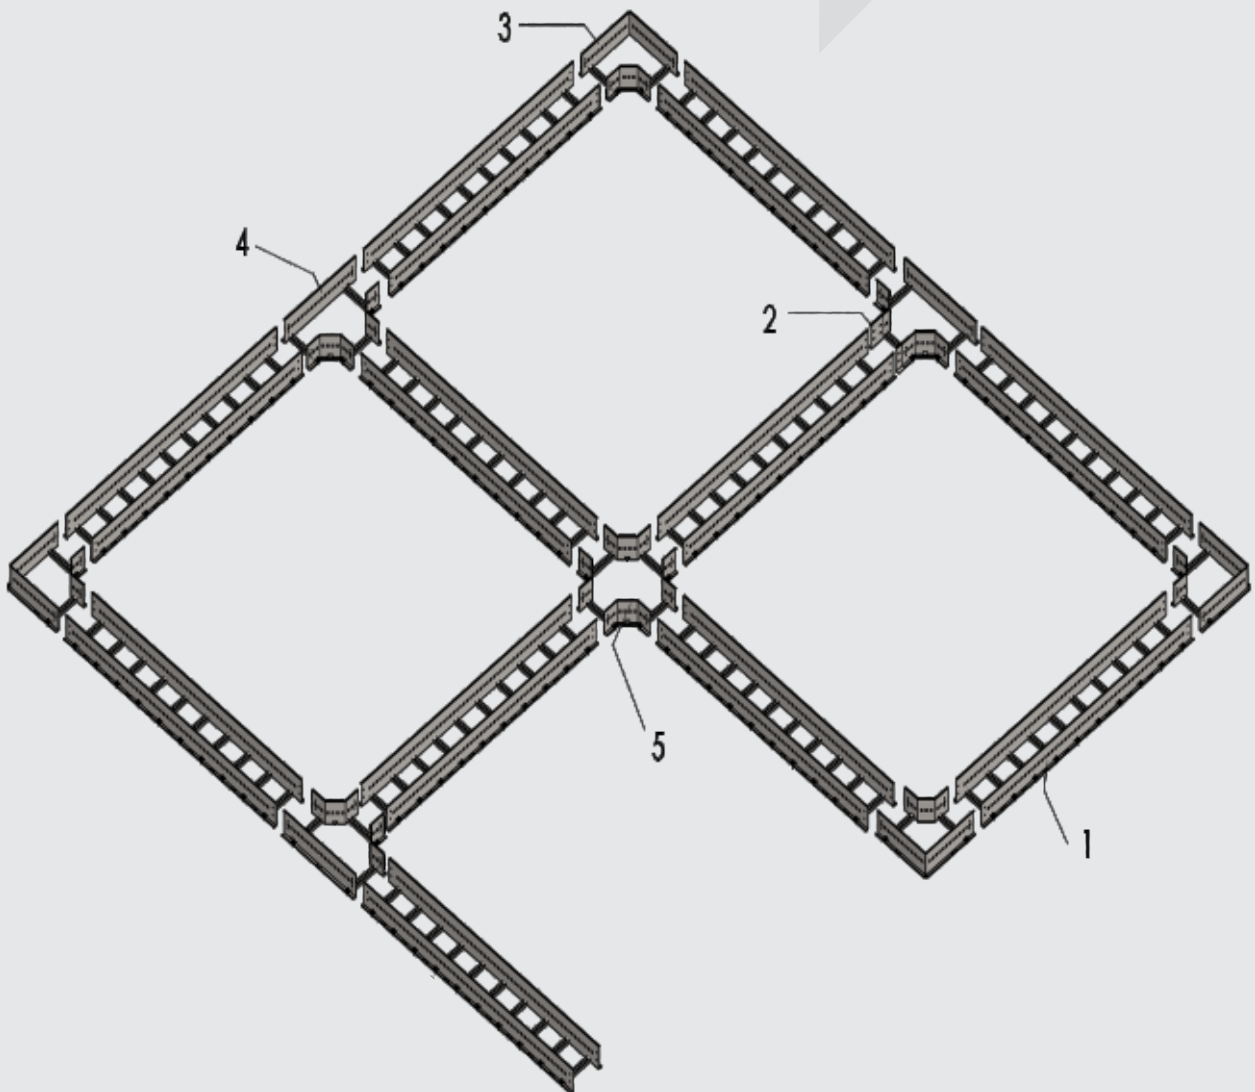

Dakons Ladder trays (DELT) Specifications

- Standard sheet thickness – 1.6mm & 2mm
- Standard length of ladder – 2500mm
- Standard Heights available : Light duty (50mm), Medium duty (100mm) and heavy duty (150mm)
- Suitable finish for every environment:
- Pregalvanized/MS powder coated/Hot dip galvanised and SS 304 Flat bends in 45 and 90 degree angles as standard.
- Complete range of fittings, accessories and support systems.
- Resistance to flame propagation – Non flame propagating
- Electrical insulating characteristics– without electrical insulation characteristics
- Electrical continuity characteristics – with electrical continuity characteristics
- Cable ladder allows: distribution of power across
- This systems has many variations in loading capacity and dimensions, combined with a large range of accessories, this system offers flexibility & ease of installation.
- This systems has many variations in loading capacity and dimensions, combined with a large range of accessories, this system offers flexibility & ease of installation.

Ladder Type Cable Tray (DELT)

Index

No	PRODUCT NAME	PAGE NO.
1	BOLTED TYPE LADDER TRAY STRAIGHT-LENGTH -HEIGHT 50/100/150 mm -DELT	Page -5
2	BOLTED TYPE LADDER TRAY COUPLER-HEIGHT 50/100/150 mm - DELT	Page -5
3	90 DEGREE 2 WAY - HEIGHT 50/100/150 mm -DELT	Page -6
4	3 WAY - HEIGHT 50/100/150 mm -DELT	Page -7
5	4 WAY - HEIGHT 50/100/150 mm -DELT	Page -8