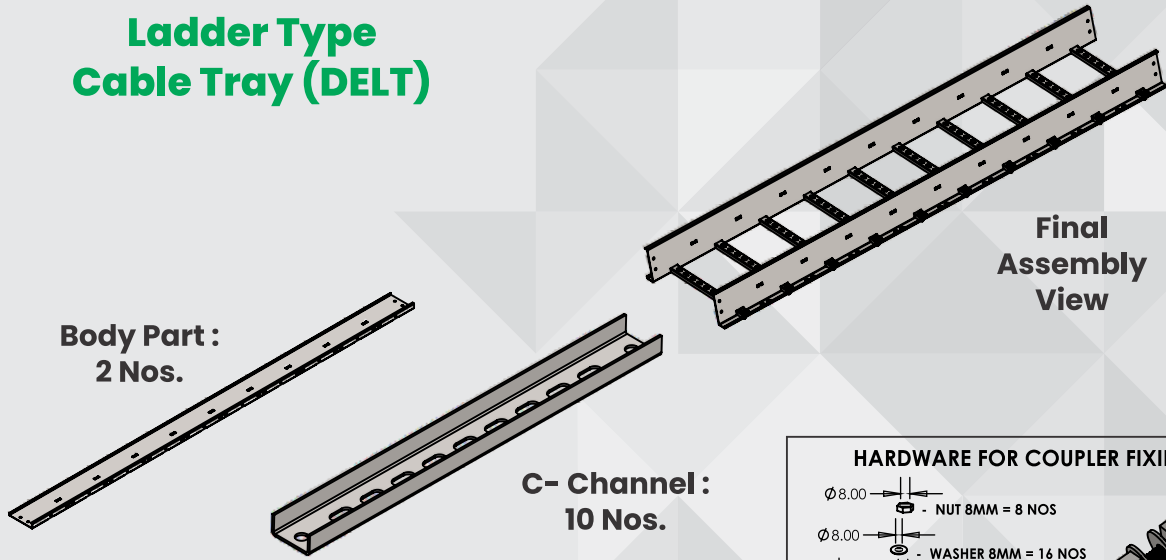

Ladder Type Cable Tray (DELT)

Body Part :
2 Nos.

C- Channel :
10 Nos.

Final
Assembly
View

BOLTED TYPE LADDER TRAY STRAIGHT-LENGTH -HEIGHT 50/100/150 mm -DELT