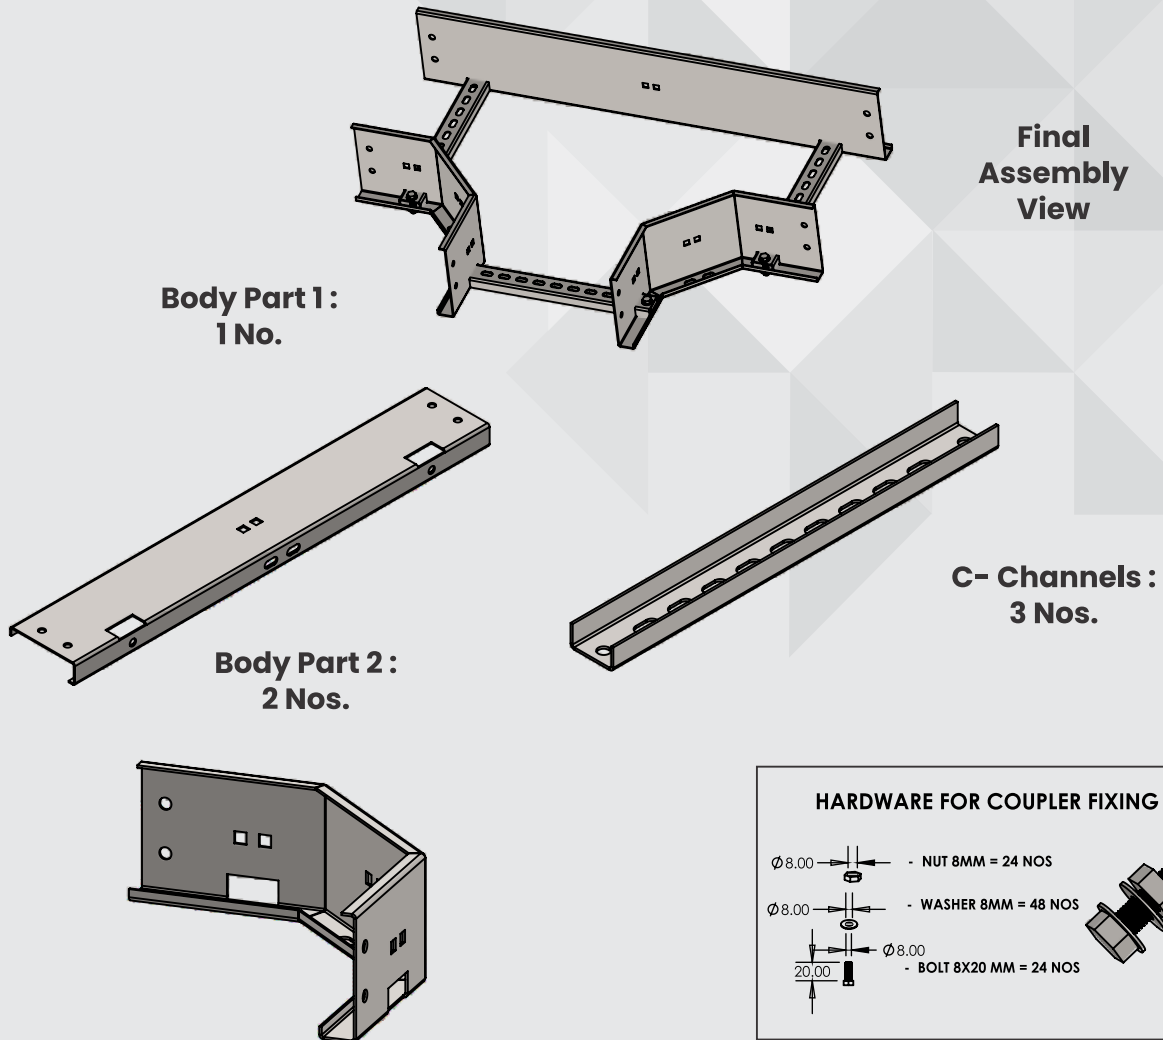

Ladder Type Cable Tray (DELT)

3 WAY - HEIGHT 50/100/150 mm - DELT

		H (mm)	W (mm)	Pregalvanised	Powder coated	Hot dipped Galvanised	SS 304
1	LT3W05YY2	50	50	DELT3W05YY2PG	DELT3W05YY2PC	DELT3W05YY2HD	DELT3W05YY2SS
2	LT3W10YY2	50/100	100	DELT3W10YY2PG	DELT3W10YY2PC	DELT3W10YY2HD	DELT3W10YY2SS
3	LT3W15YY2	50/100/150	150	DELT3W15YY2PG	DELT3W15YY2PC	DELT3W15YY2HD	DELT3W15YY2SS
4	LT3W20YY2	50/100/150	200	DELT3W20YY2PG	DELT3W20YY2PC	DELT3W20YY2HD	DELT3W20YY2SS
5	LT3W30YY2	50/100/150	300	DELT3W30YY2PG	DELT3W30YY2PC	DELT3W30YY2HD	DELT3W30YY2SS
6	LT3W40YY2	50/100/150	400	DELT3W40YY2PG	DELT3W40YY2PC	DELT3W40YY2HD	DELT3W40YY2SS
7	LT3W45YY2	50/100/150	450	DELT3W45YY2PG	DELT3W45YY2PC	DELT3W45YY2HD	DELT3W45YY2SS
8	LT3W50YY2	50/100/150	500	DELT3W50YY2PG	DELT3W50YY2PC	DELT3W50YY2HD	DELT3W50YY2SS
9	LT3W60YY2	50/100/150	600	DELT3W60YY2PG	DELT3W60YY2PC	DELT3W60YY2HD	DELT3W60YY2SS
10	LT3W75YY2	50/100/150	750	DELT3W75YY2PG	DELT3W75YY2PC	DELT3W75YY2HD	DELT3W75YY2SS
11	LT3W90YY2	50/100/150	900	DELT3W90YY2PG	DELT3W90YY2PC	DELT3W90YY2HD	DELT3W90YY2SS
12	LT3W120YY2	50/100/150	1200	DELT3W120YY2PG	DELT3W120YY2PC	DELT3W120YY2HD	DELT3W120YY2SS